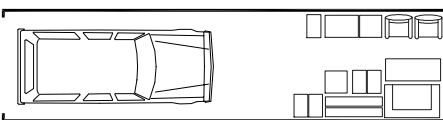

WILL HOLD THE CONTENTS OF:
- 40' MOVING VAN
- LONG ONE CAR GARAGE
- TRAILER - RV